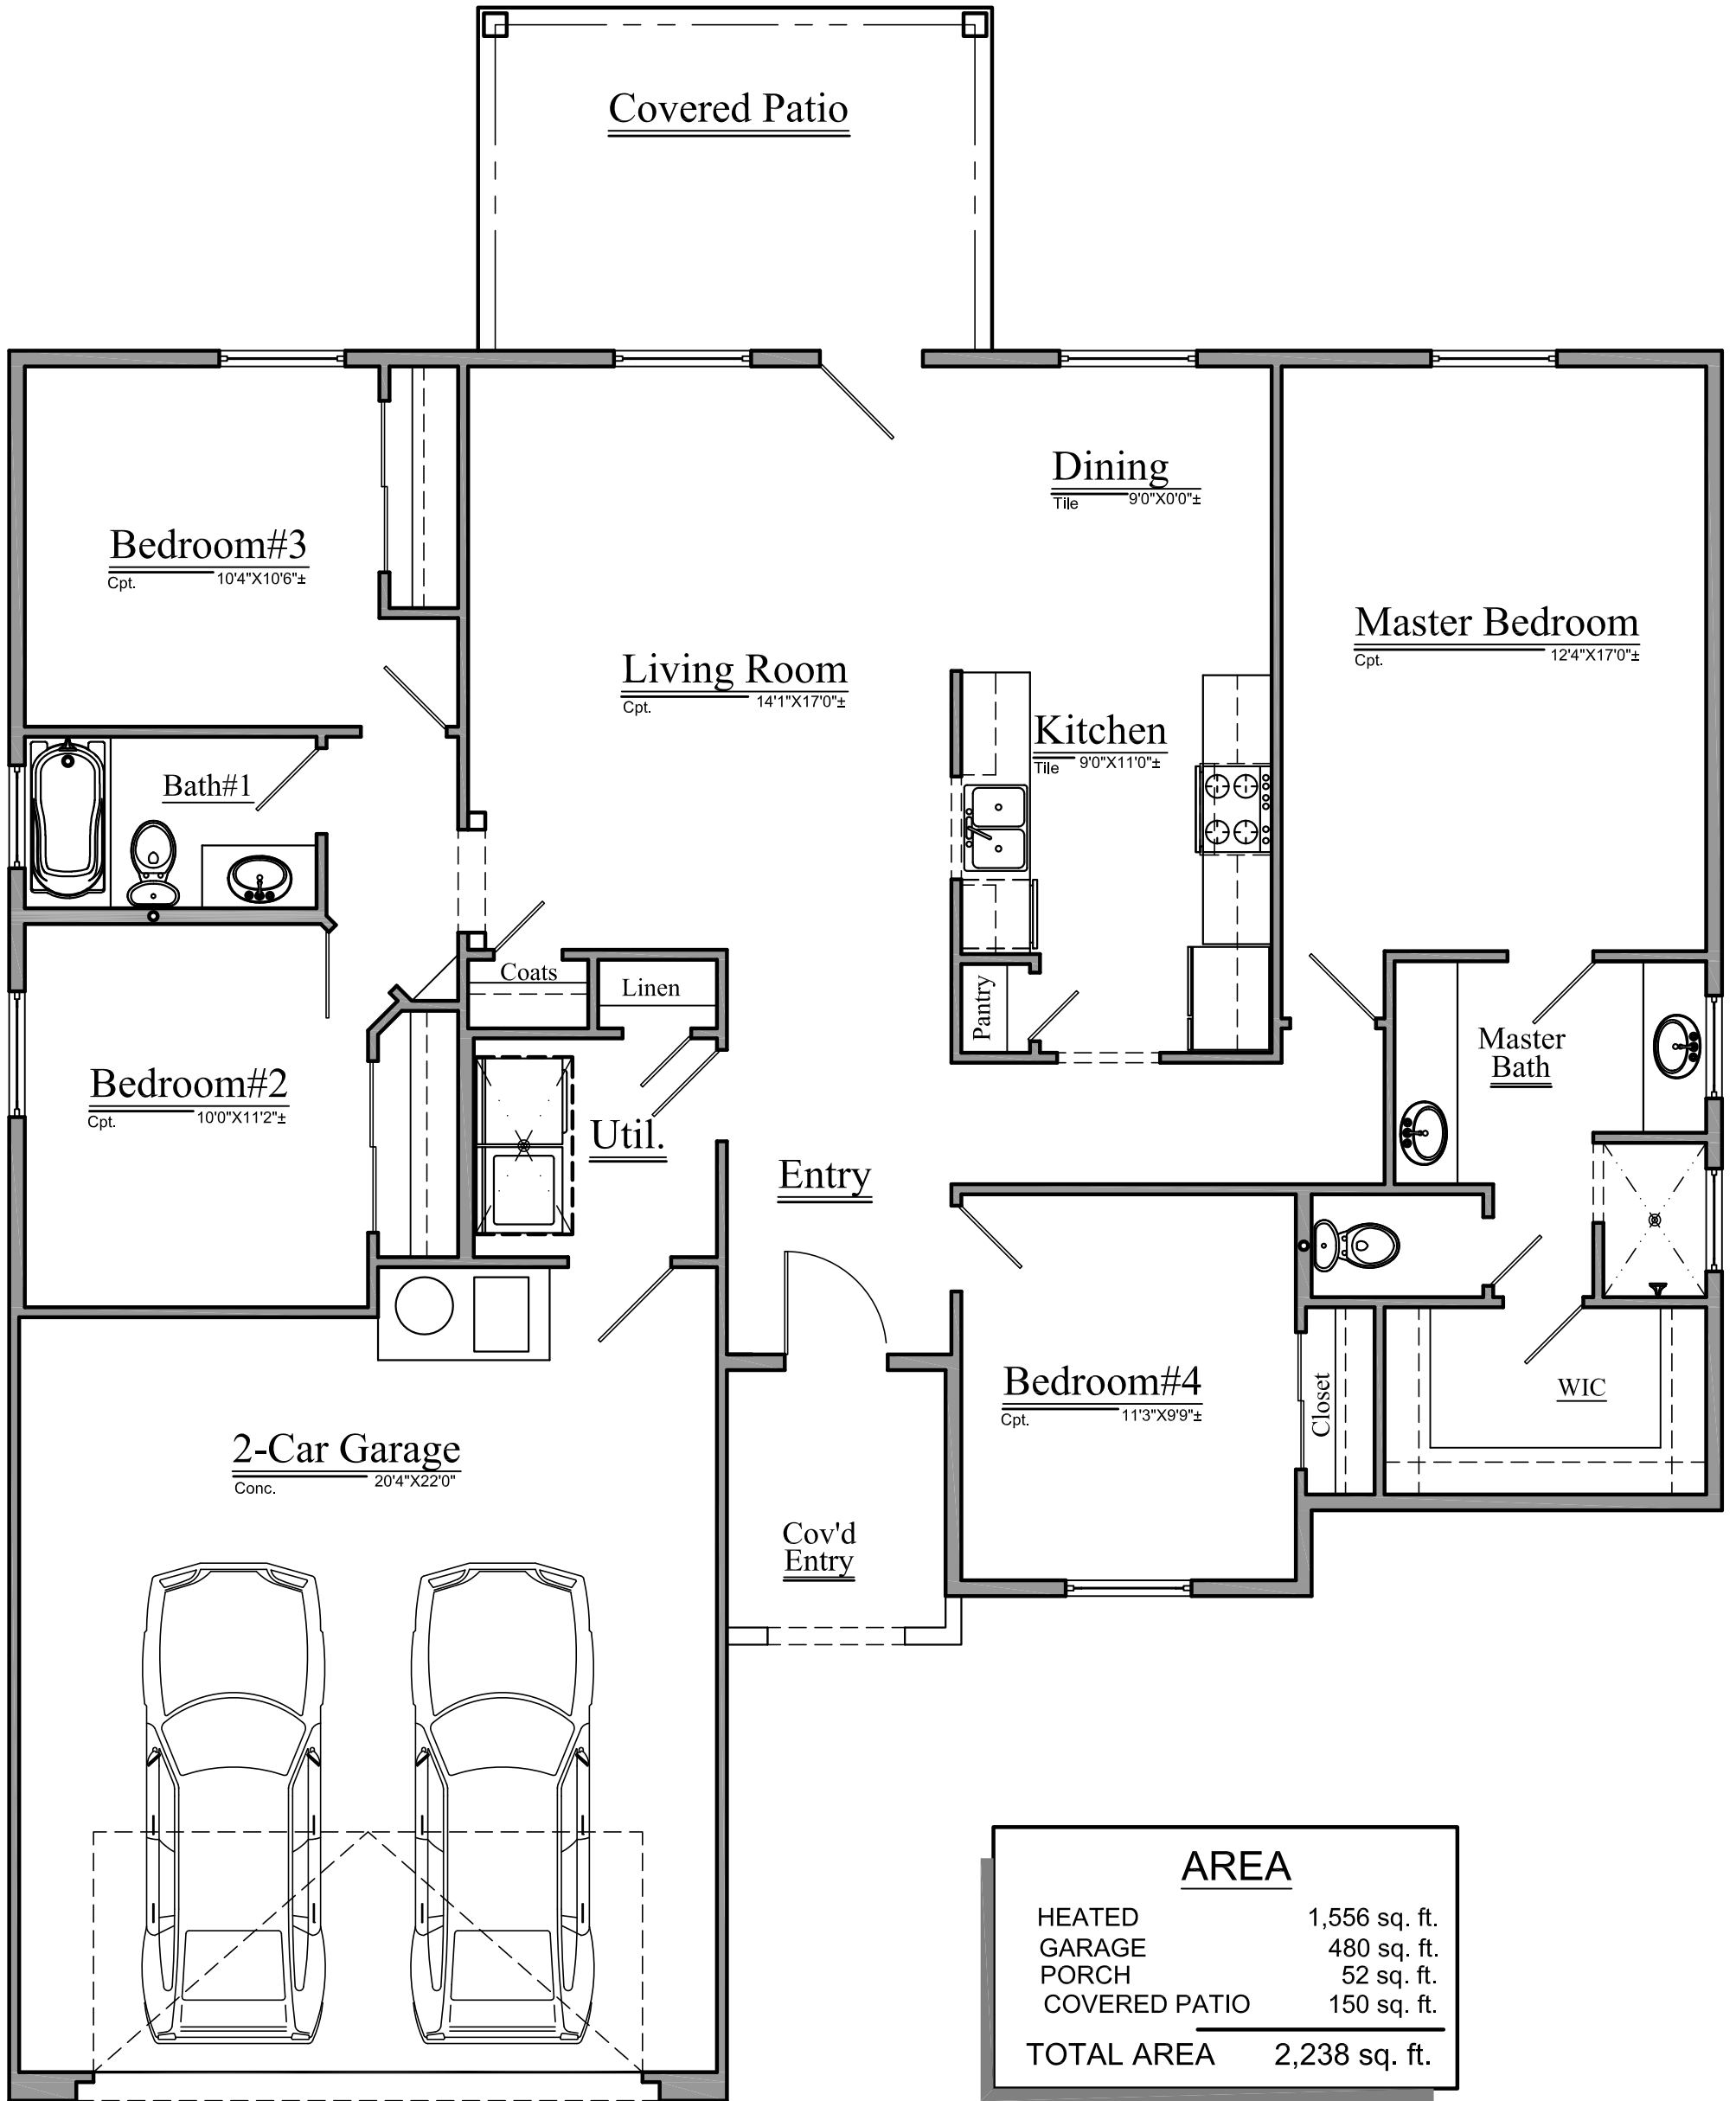

3868 Ring Neck Dr.

**CURRY HURD
CONSTRUCTION L.L.C.**
2511 NORTH TELSHOR
LAS CRUCES, NM 88011
OFFICE: (575) 521-3457
LIC. # 357908

FLOOR PLAN